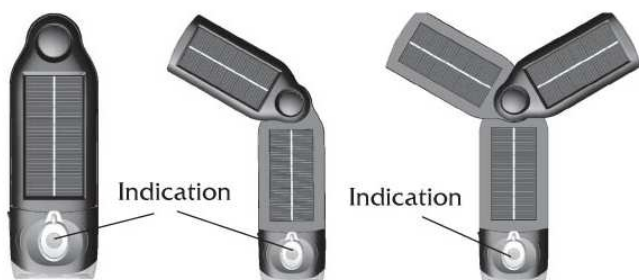

POWERplus[®]

**TRIPLE SOLAR WING
LED FLASHLIGHT/POWERBANK**

CE ROHS[✓]

EEAGLE

The POWERplus® Eagle Triple Solar Wing LED FLASHLIGHT/POWERBANK

Enjoy the freedom of mobile light and energy everywhere you go.

The triple wing solar panels are designed to charge mobile devices quickly and reliable. The solar energy charges the internal battery of the Eagle, so after charging no sun- or daylight is required to charge your mobile devices.

The powerfull LED's of the Eagle provides a strong light. You can select 1 LED, 3 LED or 3 LED flashing.

The Eagle comes with a Nokia cable and 7 adapter plugs to cover almost every mobile phone and other small mobile devices.

The POWERplus® Eagle is the first combined solar flashlight/powerbank on the market with the unique rotatable solar wings for maximum charging power.

Charging status is shown by indication light on the on/off button of the Eagle.