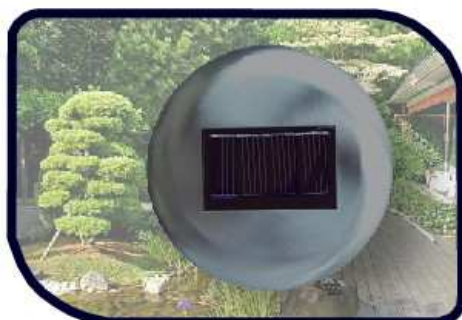

POWERplus® Peacock

Solar powered GARDEN LIGHT

POWERplus
HOME & GARDEN

POWERplus introduce to the Home & Garden line, the Peacock, a solar powered garden light with inbuilt daylight sensor for automatic on/off control.

The high quality materials used ensures a long lifetime and excellent performance.

The integrated solar cell on the top of the light generates energy during daytime and charges the internal battery. At night this energy is used to power the light.

This high quality, high performing light out performs most other solar lights you can find on the market. The POWERplus brand guarantees excellent performance and durability.