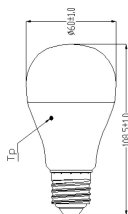

Lifetime data

Performance ambient temperature Tq (°C)	25
Average life (Nominal) (h)	15000
Average life (Rated) (h)	15000

Physical data

Nominal Product Length (mm)	107
Nominal Product Diameter (mm)	60
Weight (kg)	0.167

Packaging

Single packaging type	Mix blister(20% carton, 80% pl
Product EAN number	5410288266947
Packaging single length / height (cm)	21.57
Packaging single width (cm)	19.37
Packaging single depth (cm)	6.3
DUN14 (outer)	15410288266944
Units per inner package	6
Packaging inner length / height (cm)	41.05
Packaging inner width (cm)	22.6
Packaging inner depth (cm)	20.9
DUN14 (inner)	25410288266941
Units per outer package	12
Packaging outer length / height (cm)	84.1
Packaging outer width (cm)	23.0

ToLEDo GLS

ToLEDo GLS V6 470LM 827 E27 BL3

0026694

Packaging outer depth (cm)	24.1
----------------------------	------

Safety data

Breakage cleaning instructions	Not applicable
Special purpose lamp	No
Intended purpose	No
Dry applications use only	Yes
Suitable for household illumination	Yes
Safety message	Not Suitable for totally enclosed fixtures

TECHNICAL DRAWINGS

ToLEDo GLS

ToLEDo GLS V6 470LM 827 E27 BL3

0026694