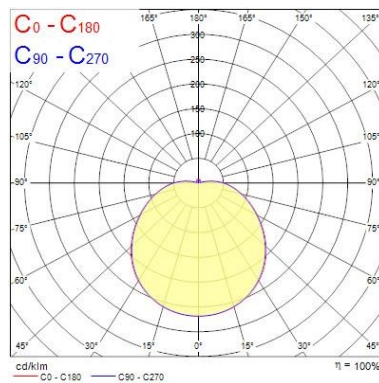

SylCircle SYLCIRCLE 6W 3000K 0043280

Physical data

Kleur behuizing	Wit
IP waarde	IP44
IK waarde	IK03
Afwerking diffusor	Opaal
Materiaal diffusor	PC Polycarbonaat
Lengte (mm)	180
Breedte (mm)	180
Hoogte (mm)	75
Nominale diameter product (mm)	180
Gewicht (kg)	0.209

Packaging

Beschrijving verpakking	Karton
EAN code	5410288432809
Enkele lengte verpakking (cm)	22.7
Enkele breedte verpakking (cm)	22.73
Hoogte eenheidsverpakking (cm)	8.03
DUN14 (outer)	15410288432806
Eenheden per omdoos	6
Lengte omdoos (cm)	27.2
Breedte omdoos (cm)	21.6
Diepte omdoos (cm)	44.2

Safety data

Optimale bedrijfsomstandigheden (°C)	-20-40

PHOTOMETRY

Distance [m]	Cone diameter [m]	E(0°)	E(C90)	E(C0)	537	31	29
0.5	1.80 1.86		60.9°	61.7°			
1.0	3.59 3.71		60.9°	61.7°	134	8	7
1.5	5.39 5.57		60.9°	61.7°	60	3	3
2.0	7.19 7.43		60.9°	61.7°	34	2	2
2.5	8.98 9.29		60.9°	61.7°	21	1	1
3.0	10.78 11.14		60.9°	61.7°	15	1	1

Distance [m]   Cone diameter [m]   Illuminance [lx]

— C0 - C180 (Half beam angle: 123.4°)

— C90 - C270 (Half beam angle: 121.6°)

TECHNICAL DRAWINGS