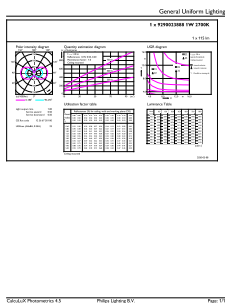

Photometric data

LEDcapsule LV 1W G4 827