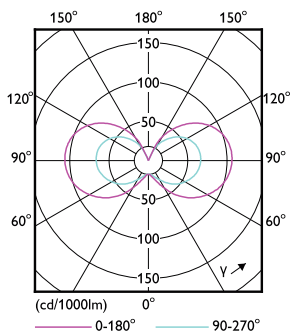

LEDcapsule LV 1W G4