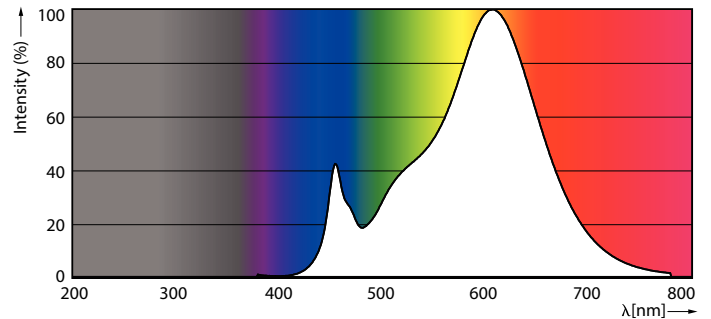

LEDcapsule LV 1W G4 827